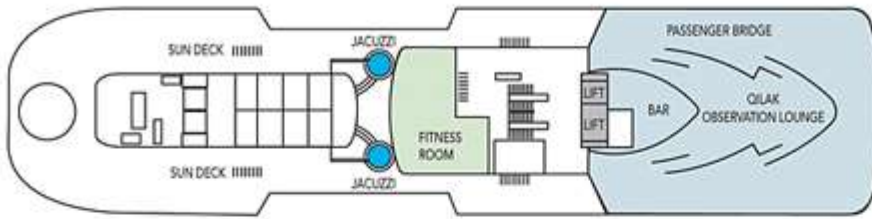

Built: 2007 / Berths: 318

Gross Tonnage: 12,700

Length: 374 ft

Width: 66 ft

MS Fram was specially designed for cruising arctic waters. Through the extensive use of wool, leather, and oak, its interior has a Nordic feel. As she spends the summer months cruising the Greenland sea, the MS Fram is decorated with works by esteemed Greenlandic artists. The cabins are stylish and comfortable, and feature two lower berths or a twin-sized bed, private bathrooms with hair dryers. Each is fitted with air-conditioning, heating, and a smoke alarm. There are a variety of suites and junior suites with queen-size beds and TV. She offers a comfortable restaurant, two well-stocked bars, panoramic lounges, Internet café, and conference rooms. She also features a library with a selection of books about the polar regions, a fitness room, a sauna, two heated outdoor Jacuzzis, a gift shop purveying souvenirs, postcards, stamps, and other personal effects.

DECK 8