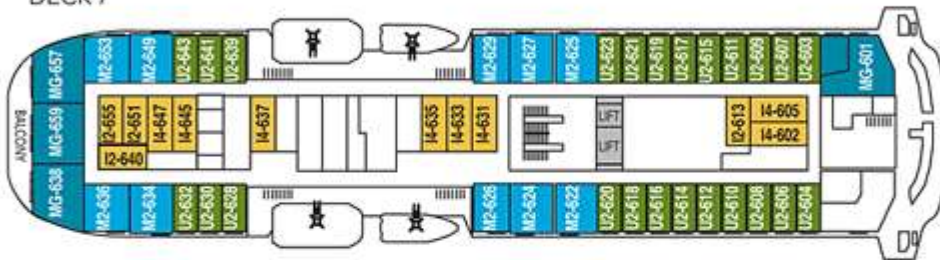

Built: 2007 / Berths: 318

Gross Tonnage: 12,700

Length: 374 ft

Width: 66 ft

MS Fram was specially designed for cruising arctic waters. Through the extensive use of wool, leather, and oak, its interior has a Nordic feel. As she spends the summer months cruising the Greenland sea, the MS Fram is decorated with works by esteemed Greenlandic artists. The cabins are stylish and comfortable, and feature two lower berths or a twin-sized bed, private bathrooms with hair dryers. Each is fitted with air-conditioning, heating, and a smoke alarm. There are a variety of suites and junior suites with queen-size beds and TV. She offers a comfortable restaurant, two well-stocked bars, panoramic lounges, Internet café, and conference rooms. She also features a library with a selection of books about the polar regions, a fitness room, a sauna, two heated outdoor Jacuzzis, a gift shop purveying souvenirs, postcards, stamps, and other personal effects.

DECK 8

DECK 7

DECK 6

DECK 5

DECK 4

DECK 3

DECK 2

Description of Cabins**Deck**

	Grand Suite	Grand suite, sitting area, TV, minibar, double bed, shower/toilet. Some have private balcony.	6
	Suite	Suite, one room, sitting area, TV, minibar, double bed, shower/toilet.	5, 6
	Mini suite	Mini suite, sitting area, TV, minibar, double bed, shower/toilet.	3, 5
	Mini suite	Mini suite, sitting area, TV, minibar, double bed, shower/toilet. Limited view.	5
	Outside cabin	Sofa bed, table, fridge, TV, shower/toilet.	6
	Outside cabin	Sofa bed, table, fridge, TV, shower/toilet.	3
	Inside cabin	Sofa bed, fridge, TV, shower/toilet.	3, 5, 6
	Outside cabin	Cabin for disabled. Sofa bed, table, fridge, TV, shower/toilet.	3

Public areas: Restaurant Outdoor area Lift/stairs Fitness room/sauna Conference room