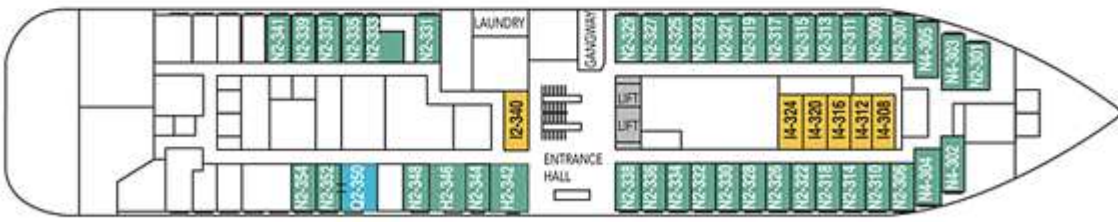

Built: 2007 / Berths: 318

Gross Tonnage: 12,700

Length: 374 ft

Width: 66 ft

MS Fram was specially designed for cruising arctic waters. Through the extensive use of wool, leather, and oak, its interior has a Nordic feel. As she spends the summer months cruising the Greenland sea, the MS Fram is decorated with works by esteemed Greenlandic artists. The cabins are stylish and comfortable, and feature two lower berths or a twin-sized bed, private bathrooms with hair dryers. Each is fitted with air-conditioning, heating, and a smoke alarm. There are a variety of suites and junior suites with queen-size beds and TV. She offers a comfortable restaurant, two well-stocked bars, panoramic lounges, Internet café, and conference rooms. She also features a library with a selection of books about the polar regions, a fitness room, a sauna, two heated outdoor Jacuzzis, a gift shop purveying souvenirs, postcards, stamps, and other personal effects.

DECK 8

DECK 7

DECK 6

DECK 5

DECK 4

DECK 3

DECK 2

Description of Cabins**Deck**

	Grand Suite	Grand suite, sitting area, TV, minibar, double bed, shower/toilet. Some have private balcony.	6
	Suite	Suite, one room, sitting area, TV, minibar, double bed, shower/toilet.	5, 6
	Mini suite	Mini suite, sitting area, TV, minibar, double bed, shower/toilet.	3, 5
	Mini suite	Mini suite, sitting area, TV, minibar, double bed, shower/toilet. Limited view.	5
	Outside cabin	Sofa bed, table, fridge, TV, shower/toilet.	6
	Outside cabin	Sofa bed, table, fridge, TV, shower/toilet.	3
	Inside cabin	Sofa bed, fridge, TV, shower/toilet.	3, 5, 6
	Outside cabin	Cabin for disabled. Sofa bed, table, fridge, TV, shower/toilet.	3