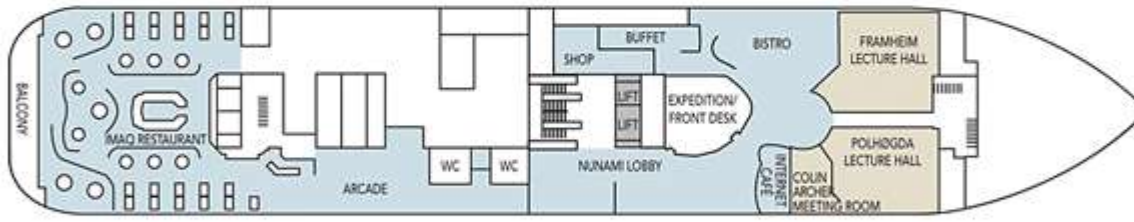

Built: 2007 / Berths: 318

Gross Tonnage: 12,700

Length: 374 ft

Width: 66 ft

MS Fram was specially designed for cruising arctic waters. Through the extensive use of wool, leather, and oak, its interior has a Nordic feel. As she spends the summer months cruising the Greenland sea, the MS Fram is decorated with works by esteemed Greenlandic artists. The cabins are stylish and comfortable, and feature two lower berths or a twin-sized bed, private bathrooms with hair dryers. Each is fitted with air-conditioning, heating, and a smoke alarm. There are a variety of suites and junior suites with queen-size beds and TV. She offers a comfortable restaurant, two well-stocked bars, panoramic lounges, Internet café, and conference rooms. She also features a library with a selection of books about the polar regions, a fitness room, a sauna, two heated outdoor Jacuzzis, a gift shop purveying souvenirs, postcards, stamps, and other personal effects.

DECK 8

DECK 7

DECK 6

DECK 5

DECK 4

DECK 3

DECK 2

Description of Cabins**Deck**

	Grand Suite	Grand suite, sitting area, TV, minibar, double bed, shower/toilet. Some have private balcony.	6
	Suite	Suite, one room, sitting area, TV, minibar, double bed, shower/toilet.	5, 6
	Mini suite	Mini suite, sitting area, TV, minibar, double bed, shower/toilet.	3, 5
	Mini suite	Mini suite, sitting area, TV, minibar, double bed, shower/toilet. Limited view.	5
	Outside cabin	Sofa bed, table, fridge, TV, shower/toilet.	6
	Outside cabin	Sofa bed, table, fridge, TV, shower/toilet.	3
	Inside cabin	Sofa bed, fridge, TV, shower/toilet.	3, 5, 6
	Outside cabin	Cabin for disabled. Sofa bed, table, fridge, TV, shower/toilet.	3