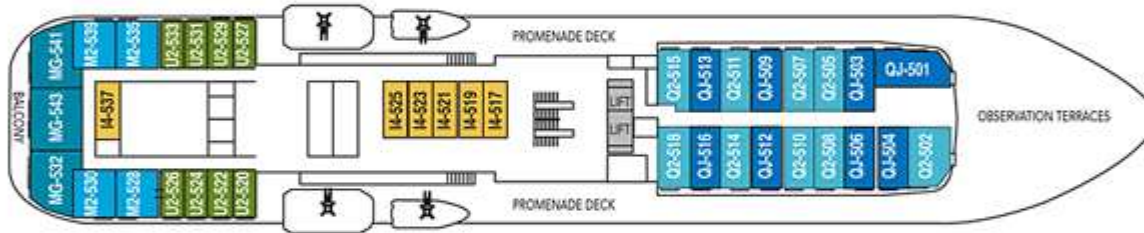

Built: 2007 / Berths: 318

Gross Tonnage: 12,700

Length: 374 ft

Width: 66 ft

MS Fram was specially designed for cruising arctic waters. Through the extensive use of wool, leather, and oak, its interior has a Nordic feel. As she spends the summer months cruising the Greenland sea, the MS Fram is decorated with works by esteemed Greenlandic artists. The cabins are stylish and comfortable, and feature two lower berths or a twin-sized bed, private bathrooms with hair dryers. Each is fitted with air-conditioning, heating, and a smoke alarm. There are a variety of suites and junior suites with queen-size beds and TV. She offers a comfortable restaurant, two well-stocked bars, panoramic lounges, Internet café, and conference rooms. She also features a library with a selection of books about the polar regions, a fitness room, a sauna, two heated outdoor Jacuzzis, a gift shop purveying souvenirs, postcards, stamps, and other personal effects.

DECK 8

DECK 7

DECK 6

DECK 5

DECK 4

DECK 3

DECK 2

Description of Cabins**Deck**

	Grand Suite	Grand suite, sitting area, TV, minibar, double bed, shower/toilet. Some have private balcony.	6
	Suite	Suite, one room, sitting area, TV, minibar, double bed, shower/toilet.	5, 6
	Mini suite	Mini suite, sitting area, TV, minibar, double bed, shower/toilet.	3, 5
	Mini suite	Mini suite, sitting area, TV, minibar, double bed, shower/toilet. Limited view.	5
	Outside cabin	Sofa bed, table, fridge, TV, shower/toilet.	6
	Outside cabin	Sofa bed, table, fridge, TV, shower/toilet.	3
	Inside cabin	Sofa bed, fridge, TV, shower/toilet.	3, 5, 6
	Outside cabin	Cabin for disabled. Sofa bed, table, fridge, TV, shower/toilet.	3

Public areas: Restaurant Outdoor area Lift/stairs Fitness room/sauna Conference room